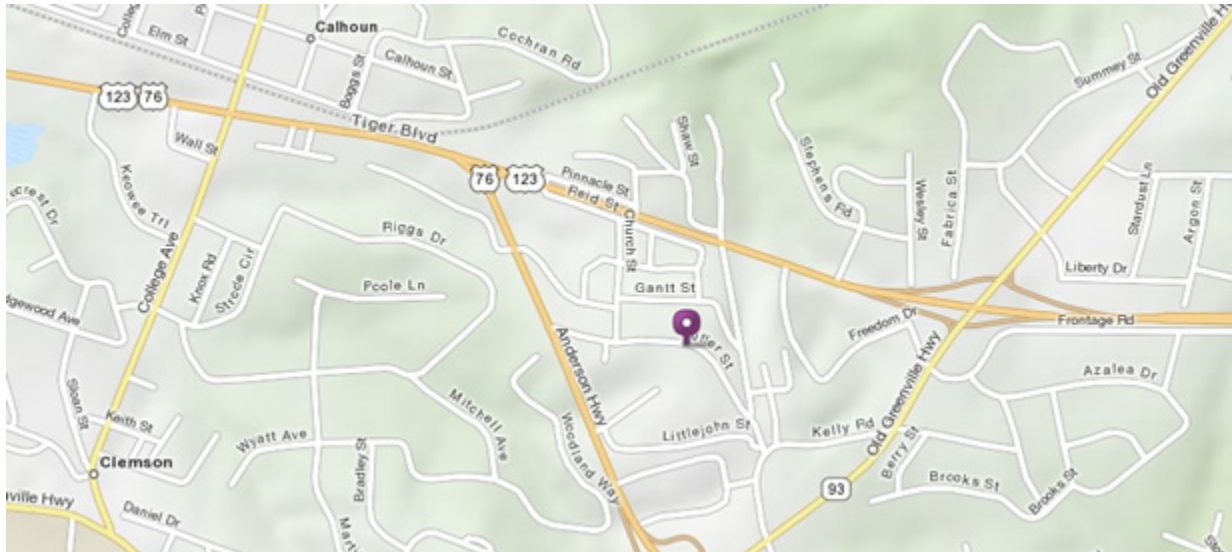

CAAAM Driving Directions

The Clemson Area African American Museum is co-located with two other programs inside of the Calhoun Bridge Center. The Calhoun Bridge Center is located at 214 Butler St, Clemson, SC 29631.

From Anderson

1. Start out going NORTH on S MAIN ST toward E WHITNER ST.
2. Take the 1st LEFT onto W WHITNER ST.
3. Take the 1st RIGHT onto N MURRAY ST/US-29-BR/US-178/US-76/SC-28/SC-81. Continue to follow US-76 W.
4. Turn RIGHT onto BUTLER ST.
5. 214 BUTLER ST is on the RIGHT.

From Central

1. Start out going SOUTHWEST on W MAIN ST/SC-93 toward STEWART ST. Continue to follow SC-93.
2. Turn SLIGHT RIGHT onto KELLY RD.
3. Take the 2nd RIGHT onto BUTLER ST.
4. 214 BUTLER ST is on the LEFT.